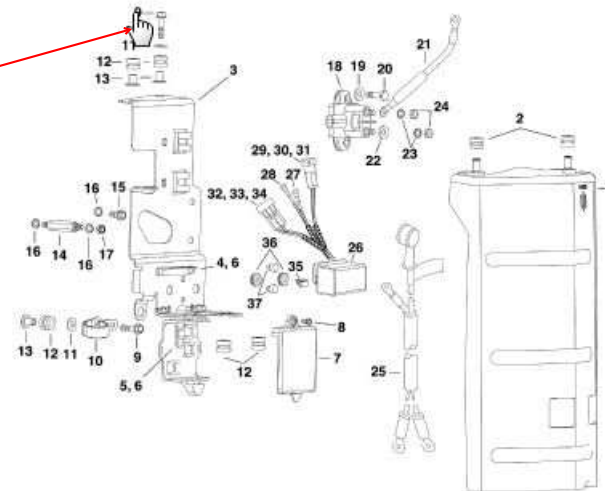

seleccione el recambio necesario y agreguelo al carrito de compras en la parte inferior.