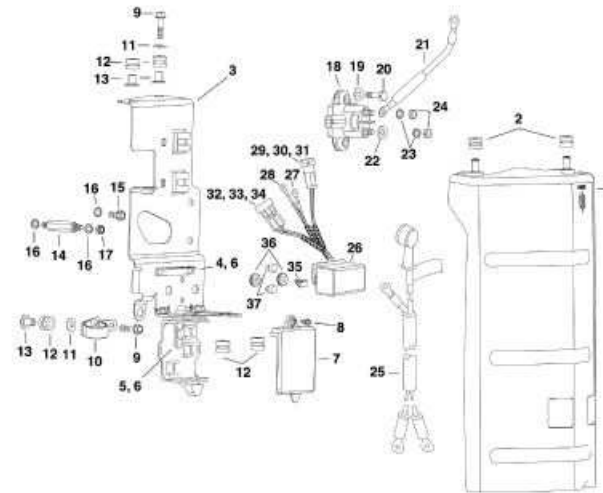

Part # 0338558 was added successfully.

#	Part #	Description	Qty	Add to Pick List
1	5007780	COVER, Electrical bracket	1	
NS	0351815	DECAL, Wiring diagram	1	
2	0333040	ISOLATOR	2	
3	0350829	BRACKET, Electrical	1	

Aquí podrá acceder al listado generado al seleccionar el carrito de las referencias deseadas

Su selección será guardada en el carrito de compras

Part # 0338558 was added successfully.

#	Part #	Description	Qty	Add to Pick List
1	5007780	COVER, Electrical bracket	1	
NS	0351815	DECAL, Wiring diagram	1	
2	0333040	ISOLATOR	2	
3	0350829	BRACKET, Electrical	1	